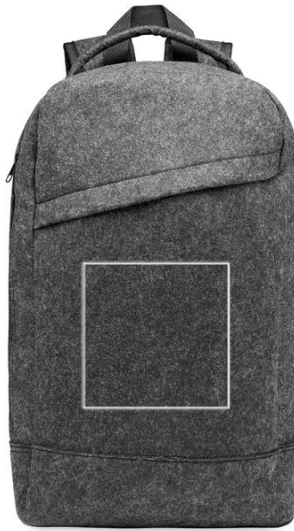

# M02164

 **Print position**

1. FRONT TOP
2. FRONT POCKET
3. SHOULDER STRAP RIGHT
4. SHOULDER STRAP LEFT
5. SIDE LEFT

 **Print size**

- 100,0 mm x 30,0 mm
- 140,0 mm x 140,0 mm
- 30,0 mm x 80,0 mm
- 30,0 mm x 80,0 mm
- 50,0 mm x 80,0 mm

 **Print code (no of colours)**

- T1(8),TD1(8),TR(1),B(1)
- S4(1),T1(8),TD1(8),TR(1)
- T1(8),TD1(8),TR(1),B(1)
- T1(8),TD1(8),TR(1),B(1)
- T1(8),TD1(8),TR(1),B(1)

1

2

3

4

5