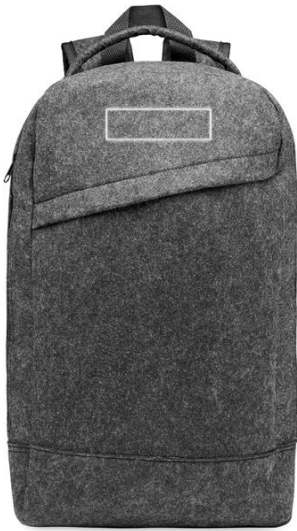

M02164

Print position

1. FRONT TOP
2. FRONT POCKET
3. SHOULDER STRAP RIGHT
4. SHOULDER STRAP LEFT
5. SIDE LEFT

Print size

- 100,0 mm x 30,0 mm
- 140,0 mm x 140,0 mm
- 30,0 mm x 80,0 mm
- 30,0 mm x 80,0 mm
- 50,0 mm x 80,0 mm

Print code (no of colours)

- T1(8),TD1(8),TR(1),B(1)
- S4(1),T1(8),TD1(8),TR(1)
- T1(8),TD1(8),TR(1),B(1)
- T1(8),TD1(8),TR(1),B(1)
- T1(8),TD1(8),TR(1),B(1)

1